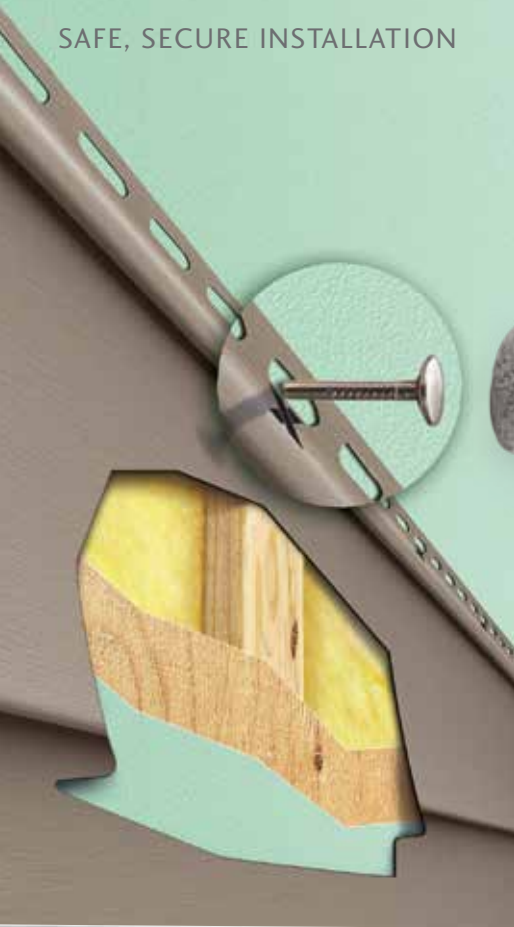

NailRIGHT helps ensure an accurate and safe installation. It securely connects the siding to the wall for optimum performance. This means the beautiful siding you select will not only stand out, but will stay up, even in extreme weather conditions.

Beauty and Performance. It's the perfect siding combination to make the exterior of any home...perfect.

AVOID:

Hidden Dangers

Nails that miss their mark can be potentially hazardous to items, like wiring and plumbing, located in the cavities between studs.

Blow Off

NailRIGHT helps guide the installer to the studs for an installation that's strong, secure and resistant to blow offs.

Unnecessary Nail Usage

NailRIGHT assures the proper amount of nails are used, saving your home from unnecessary hammer hits.

THE "X" APPEARS EVERY 8" ON THE NAILING HEM AS A GUIDE TO HELP DETERMINE LOCATION OF HIDDEN WALL STUDS.

COMPLEMENT YOUR NEW SIDING WITH
OTHER QUALITY EXTERIOR PRODUCTS

Roofing

Shapes

Deck/Rail/Columns

Your home deserves the best. That's why, in addition to siding, we offer other top quality products to beautify and protect your home from the top down. Whether it's roofing, entry doors, energy-efficient windows, decorative shapes, soffit, trim, or decking components, you can rest comfortably knowing you've finished your home with performance products that are among the best the industry has to offer.